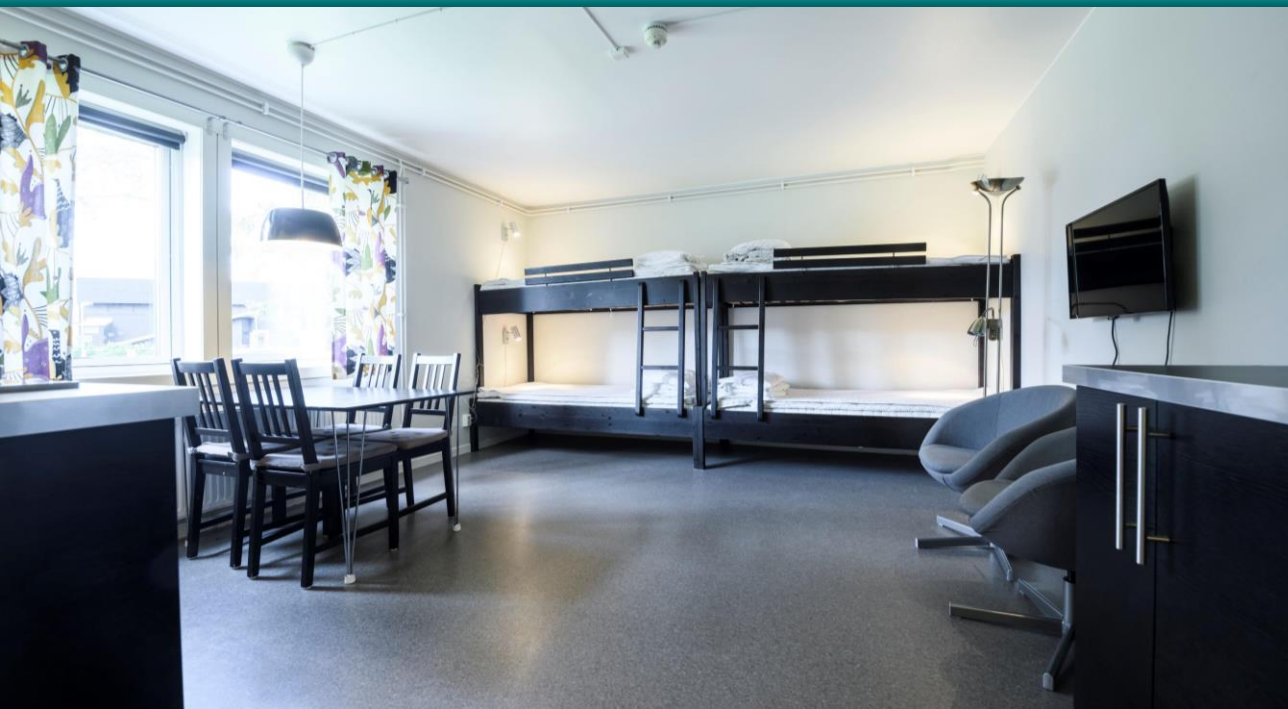

ostersundscamping.se/bookable/balder-4-baddar/